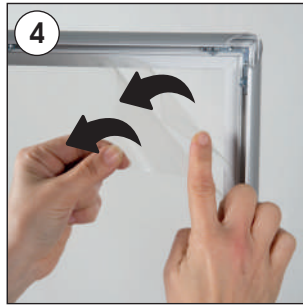

Installation Instructions

(1010295H000) WINDOW FRAME

Each Frame includes double PET cover and double-sided tape around the frame internal & external.

CAUTION

For the best application of adhesive tape to window, the applied surface must be dry, clean & flat.