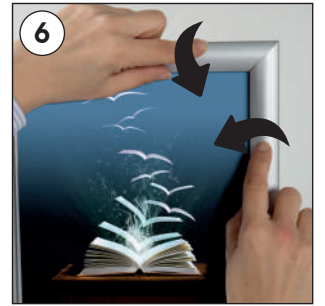

Installation Instructions

(1010295H000) WINDOW FRAME

Each Frame includes double PET cover and double-sided tape around the frame internal & external.

CAUTION

For the best application of adhesive tape to window, the applied surface must be dry, clean & flat.