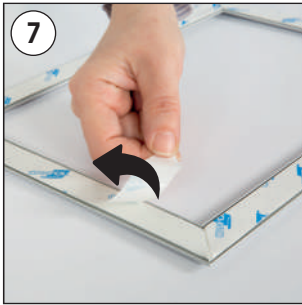

Installation Instructions

(1010295H000) WINDOW FRAME

Each Frame includes double PET cover and double-sided tape around the frame internal & external.

CAUTION

For the best application of adhesive tape to window, the applied surface must be dry, clean & flat.