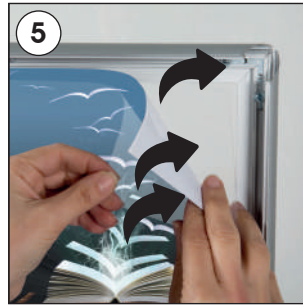

Installation Instructions

(1010295H000) WINDOW FRAME

Each Frame includes double PET cover and double-sided tape around the frame internal & external.

CAUTION

For the best application of adhesive tape to window, the applied surface must be dry, clean & flat.