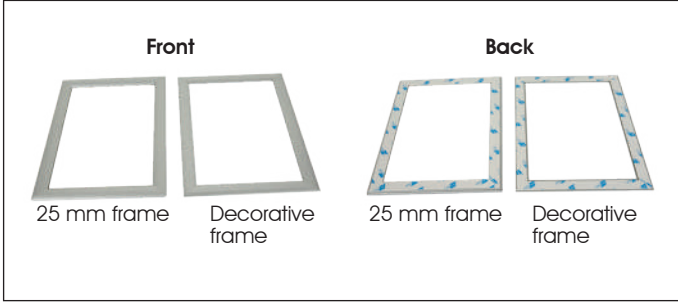

Installation Instructions

(1010295H000) WINDOW FRAME

Each Frame includes double PET cover and double-sided tape around the frame internal & external.

CAUTION

For the best application of adhesive tape to window, the applied surface must be dry, clean & flat.