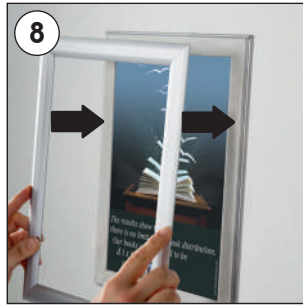

Installation Instructions

(1010295H000) WINDOW FRAME

Each Frame includes double PET cover and double-sided tape around the frame internal & external.

CAUTION

For the best application of adhesive tape to window, the applied surface must be dry, clean & flat.