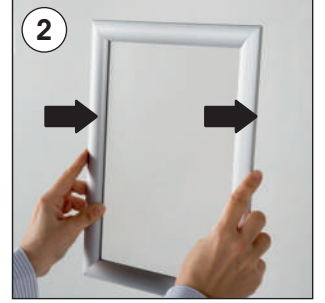

Installation Instructions

(1010295H000) WINDOW FRAME

Each Frame includes double PET cover and double-sided tape around the frame internal & external.

CAUTION

For the best application of adhesive tape to window, the applied surface must be dry, clean & flat.