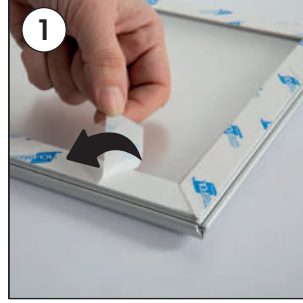

Installation Instructions

(1010295H000) WINDOW FRAME

Each Frame includes double PET cover and double-sided tape around the frame internal & external.

CAUTION

For the best application of adhesive tape to window, the applied surface must be dry, clean & flat.